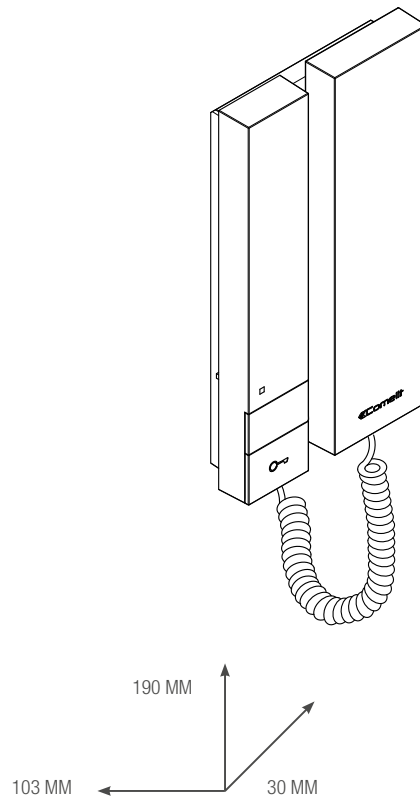

Mini Audio and Audio Handsfree

MINI AUDIO, DOOR ENTRY PHONE WITH HANDSET

Installation systems

Technical manual