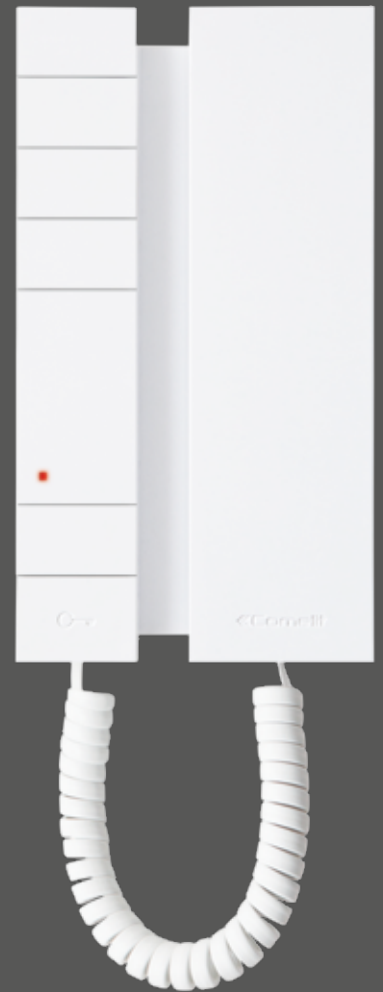

Mini Audio
Mini Audio Handsfree
DESIGN WITHIN THE REACH OF ALL.

FOR 2- AND 5-WIRE SYSTEMS

Mini Audio and Mini Audio Handsfree. Design within the reach of all.

Mini Audio and Audio Handsfree are the new door entry monitors with clean, simple lines from Comelit's Mini Series that adapt perfectly to any residential setting. The elegant styling is the result of Comelit's search for innovative design: a commitment that has earned the company international recognition and endorsements such as the Red Dot design award, Design Plus, Design Index ADI and Good Design.

DESIGN
MILANO

reddot design award

DESIGN PLUS

Merlion
Awards

Mini Audio

Mini Audio is available in wall-mounted and, with the relative accessory, table top versions, it offers multiple functions: dedicated lock-release button and, depending on the model, supplementary buttons; call volume control and privacy function with red indicator light to signal that the function is activated.

TRADITIONAL

SIMPLEBUS TOP

Mini Audio Handsfree

The Mini Audio Handsfree is available in wall-mounted and offers multiple functions: dedicated lock-release button, call volume control and privacy function with red indicator light to signal that the function is activated.

Mini Audio and Audio Handsfree

2701W

2702W
2703U*
2708W
2738W

2719W*

6750W*
6751W*

2701W

Mini series door entry phone with handset for traditional 5-wire systems with 1 lock-release button

2702W